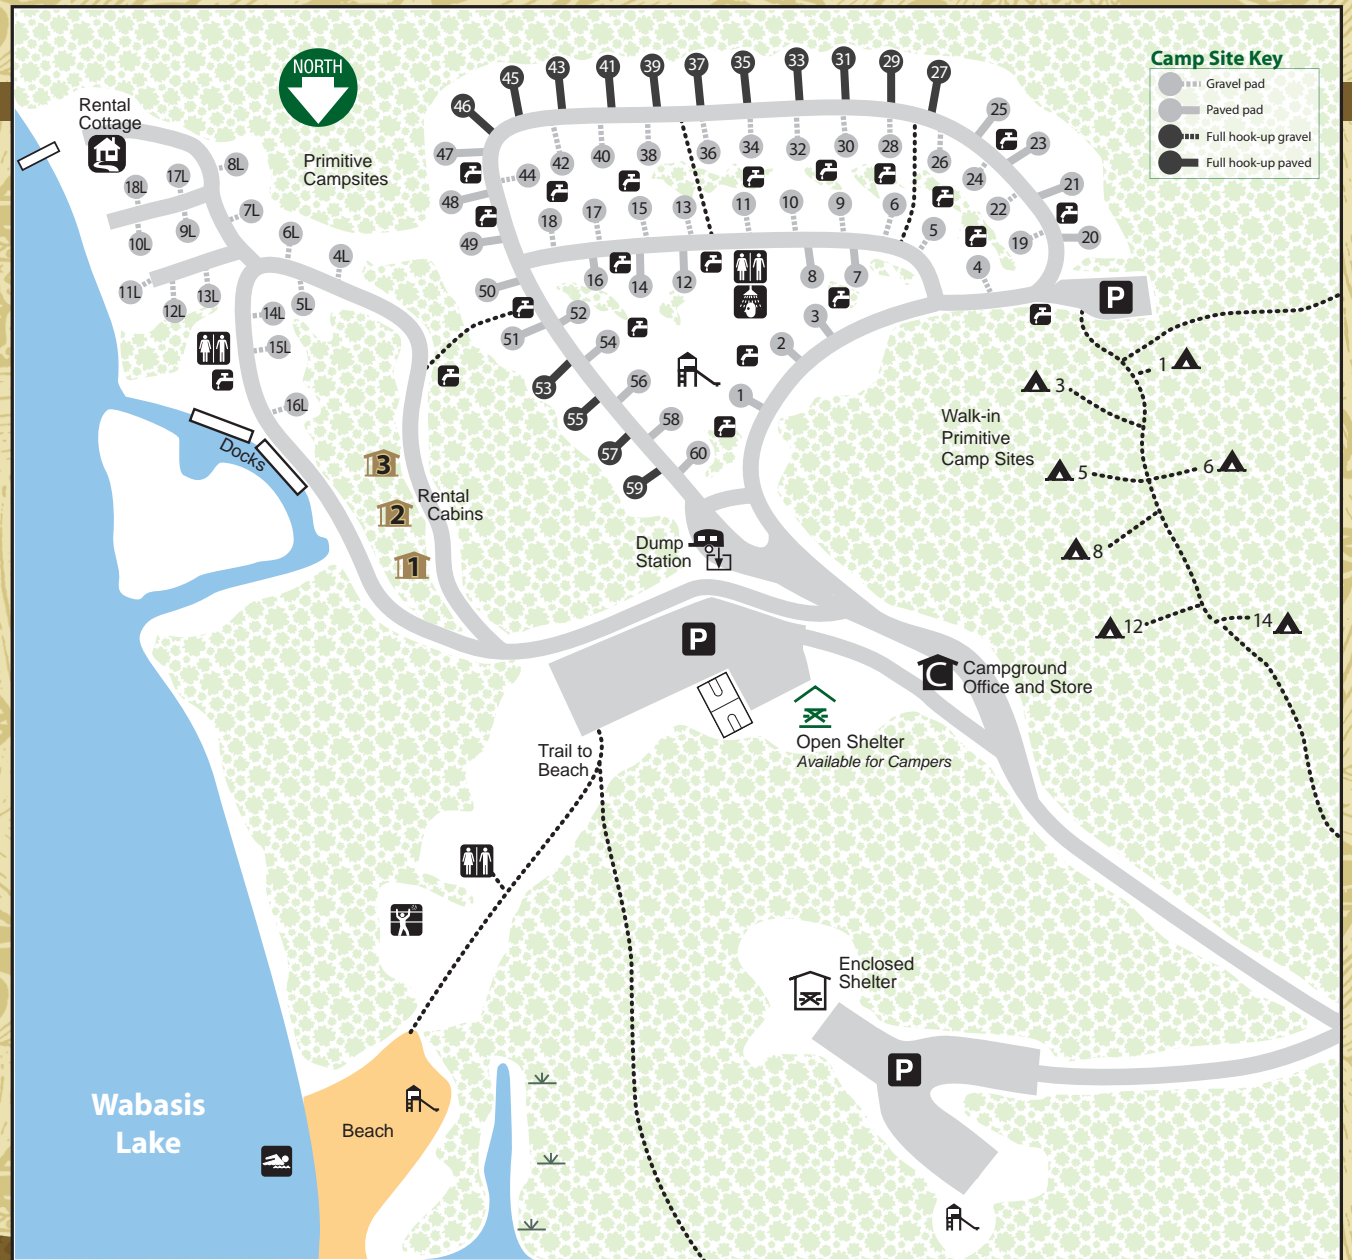

Wabasis Lake Campground

11220 Springhill Drive, Greenville MI 48838

MAP KEY

- | | |
|--|------------------|
| Parking | Beach |
| Swim Area | Lake |
| Restrooms | Wooded Area |
| Showers/Lockers | Wetland |
| Volleyball Court(s) | Playground |
| Potable Water | Basketball Court |
| Open Shelter (may be reserved by Campers) | |
| Enclosed Shelterhouse (available for rent) | |
| Trail and Pathway Routes | |

For reservations and information call (616) 691-8056 or visit KentCountyParks.org/WabasisLakeCampground

Wabasis Lake Park

11220 Springhill Drive
Greenville MI 48838

MAP KEY

- Parking
- Restrooms
- Swim Area
- Volleyball Court(s)
- Boat Launch
- Fishing Area
- Playground
- Ball Diamond
- Basketball Court
- Rental Cabin
- Rental Cottage
- Campground Showers
- Campground Office/Store
- Picnic Area (B1 & C1 available for rent)
- Enclosed Shelterhouse (available for rent)
- Open Shelter (available for rent)
- Open Shelter (available for rent)
- Trails and Pathways
- Beach
- Wooded Area
- Wetlands

Wabasis Lake Park is located in NE Kent County on Wabasis Ave between M-57 and 10 Mile Rd

5/17

For information or reservations call 616-691-8056 or visit www.KentCountyParks.org

The area shown in the orange frame is expanded on the reverse side.