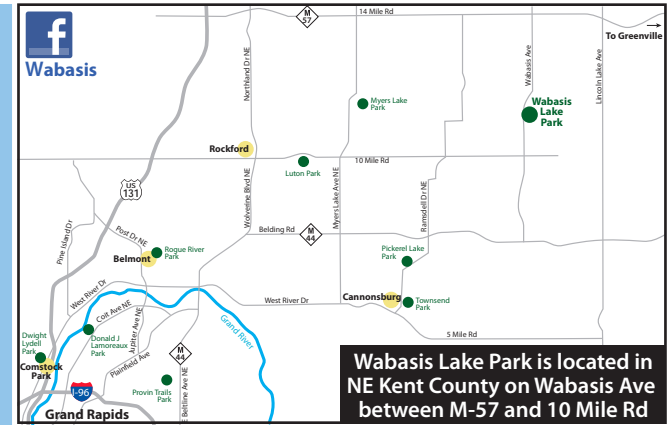

Wabasis Lake Campground

11220 Springhill Drive, Greenville MI 48838

MAP KEY

- | | |
|--|------------------|
| Parking | Beach |
| Swim Area | Lake |
| Restrooms | Wooded Area |
| Showers/Lockers | Wetland |
| Volleyball Court(s) | Playground |
| Potable Water | Basketball Court |
| Open Shelter (may be reserved by Campers) | |
| Enclosed Shelterhouse (available for rent) | |
| Trail and Pathway Routes | |

For reservations and information call (616) 691-8056 or visit KentCountyParks.org/WabasisLakeCampground

Wabasis Lake Park

11220 Springhill Drive
Greenville MI 48838

MAP KEY

- Parking
- Restrooms
- Swim Area
- Volleyball Court(s)
- Boat Launch
- Fishing Area
- Playground
- Ball Diamond
- Basketball Court
- Rental Cabin
- Rental Cottage
- Campground Showers
- Campground Office/Store
- Picnic Area (B1 & C1 available for rent)
- Enclosed Shelterhouse (available for rent)
- Open Shelter (available for rent)
- Open Shelter (available for rent)
- Trails and Pathways
- Beach
- Wooded Area
- Wetlands

Wabasis Lake Park is located in NE Kent County on Wabasis Ave between M-57 and 10 Mile Rd

5/17

For information or reservations call 616-691-8056 or visit www.KentCountyParks.org

The area shown in the orange frame is expanded on the reverse side.