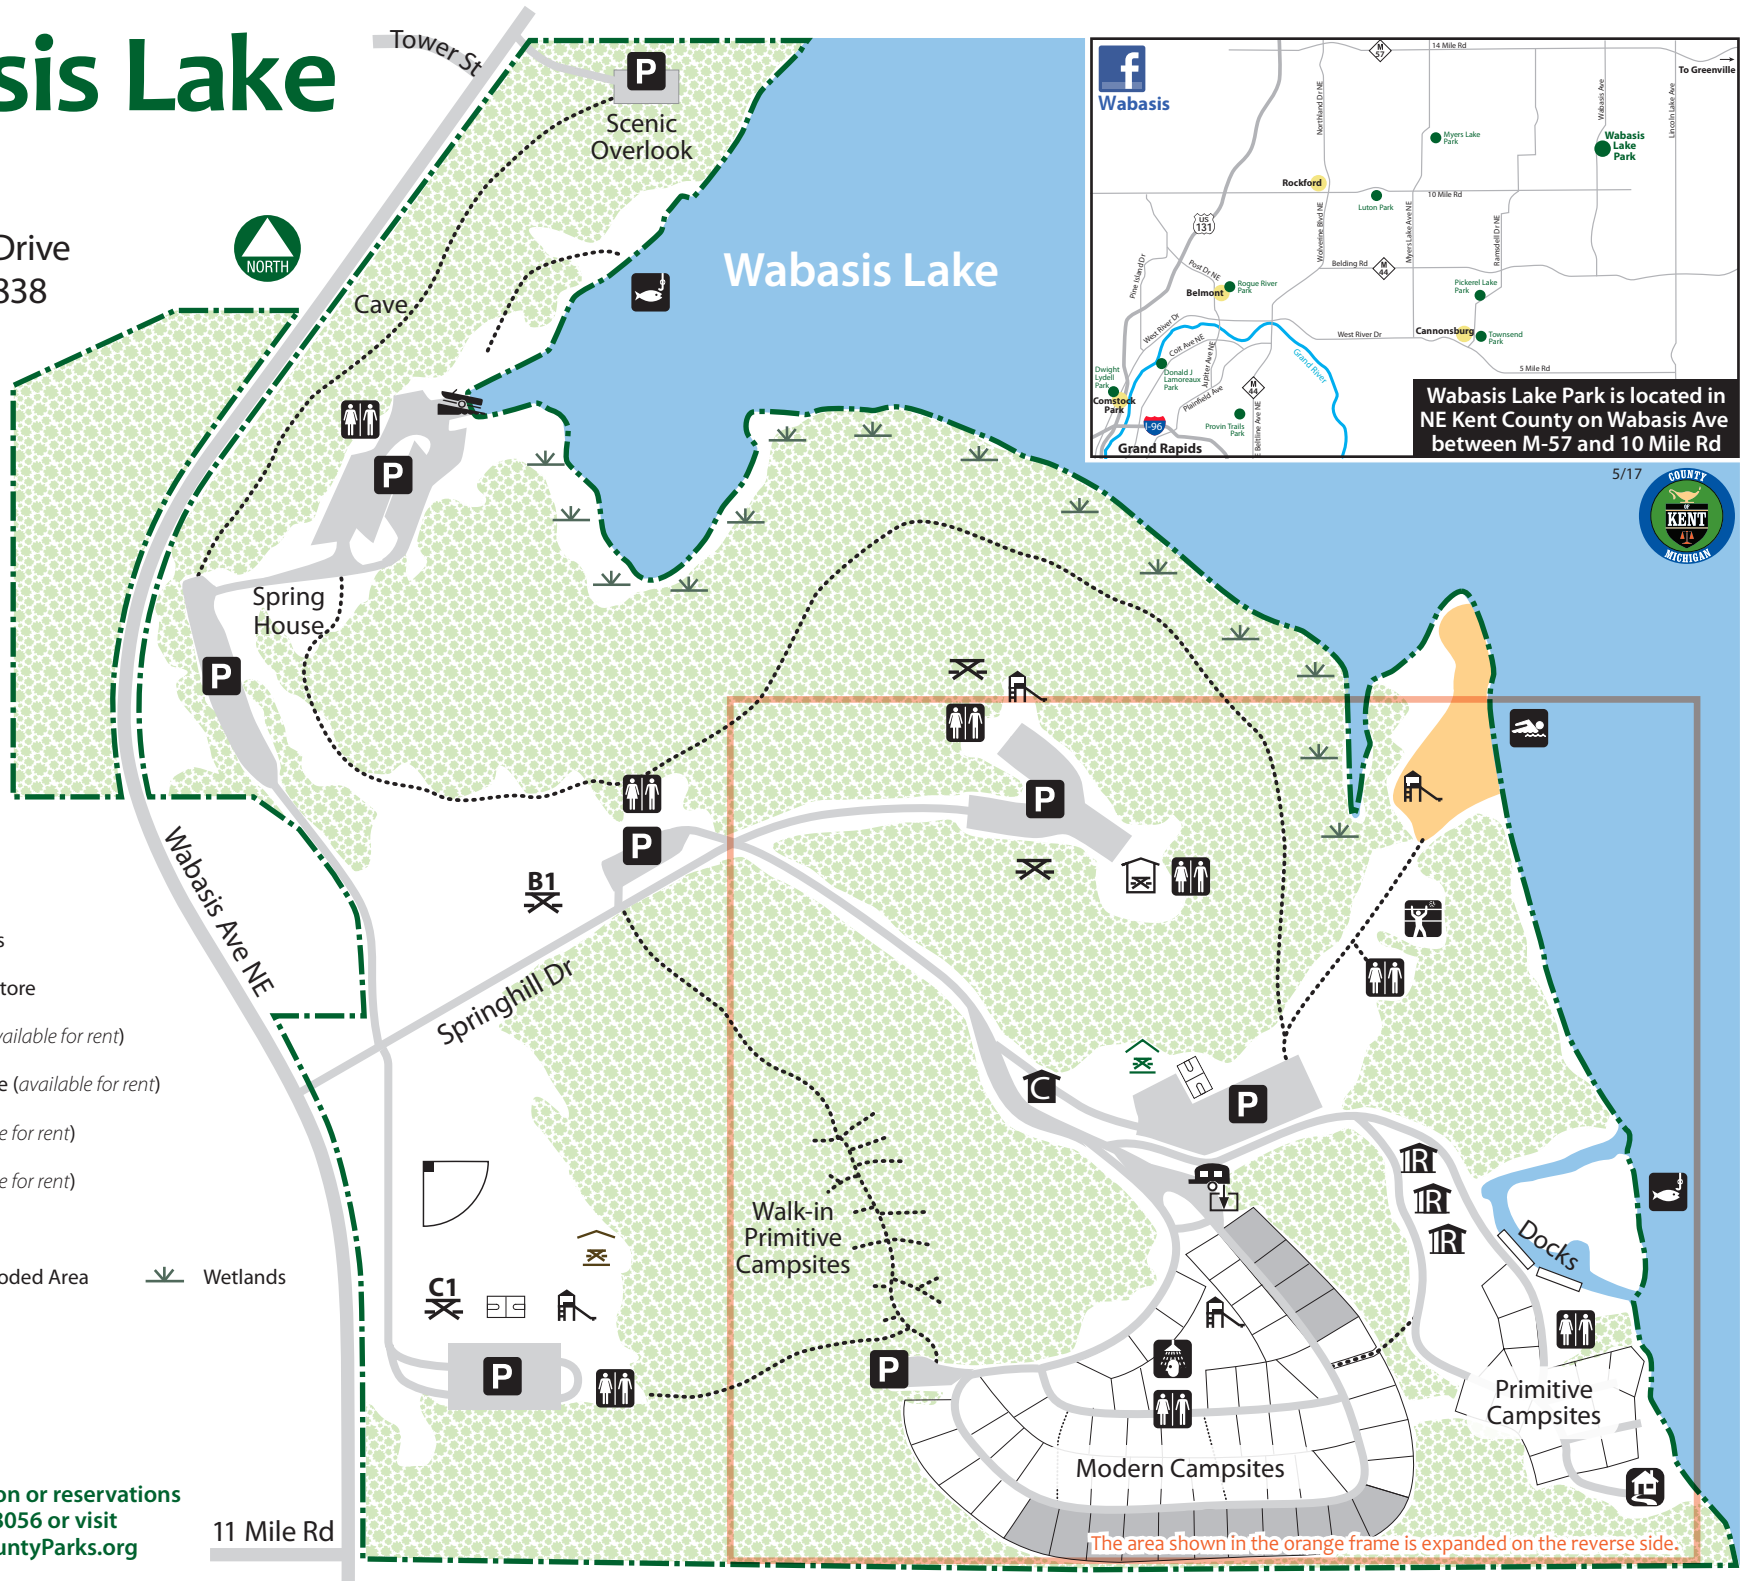

Wabasis Lake Campground

11220 Springhill Drive, Greenville MI 48838

MAP KEY

- | | |
|--|------------------|
| Parking | Beach |
| Swim Area | Lake |
| Restrooms | Wooded Area |
| Showers/Lockers | Wetland |
| Volleyball Court(s) | Playground |
| Potable Water | Basketball Court |
| Open Shelter (may be reserved by Campers) | |
| Enclosed Shelterhouse (available for rent) | |
| Trail and Pathway Routes | |

For reservations and information call (616) 691-8056 or visit KentCountyParks.org/WabasisLakeCampground

Wabasis Lake Park

11220 Springhill Drive
Greenville MI 48838

MAP KEY

- Parking
- Restrooms
- Swim Area
- Volleyball Court(s)
- Boat Launch
- Fishing Area
- Playground
- Ball Diamond
- Basketball Court
- Rental Cabin
- Rental Cottage
- Campground Showers
- Campground Office/Store
- Picnic Area (B1 & C1 available for rent)
- Enclosed Shelterhouse (available for rent)
- Open Shelter (available for rent)
- Open Shelter (available for rent)
- Trails and Pathways
- Beach
- Wooded Area
- Wetlands

Wabasis Lake Park is located in NE Kent County on Wabasis Ave between M-57 and 10 Mile Rd

5/17

For information or reservations call 616-691-8056 or visit www.KentCountyParks.org

The area shown in the orange frame is expanded on the reverse side.