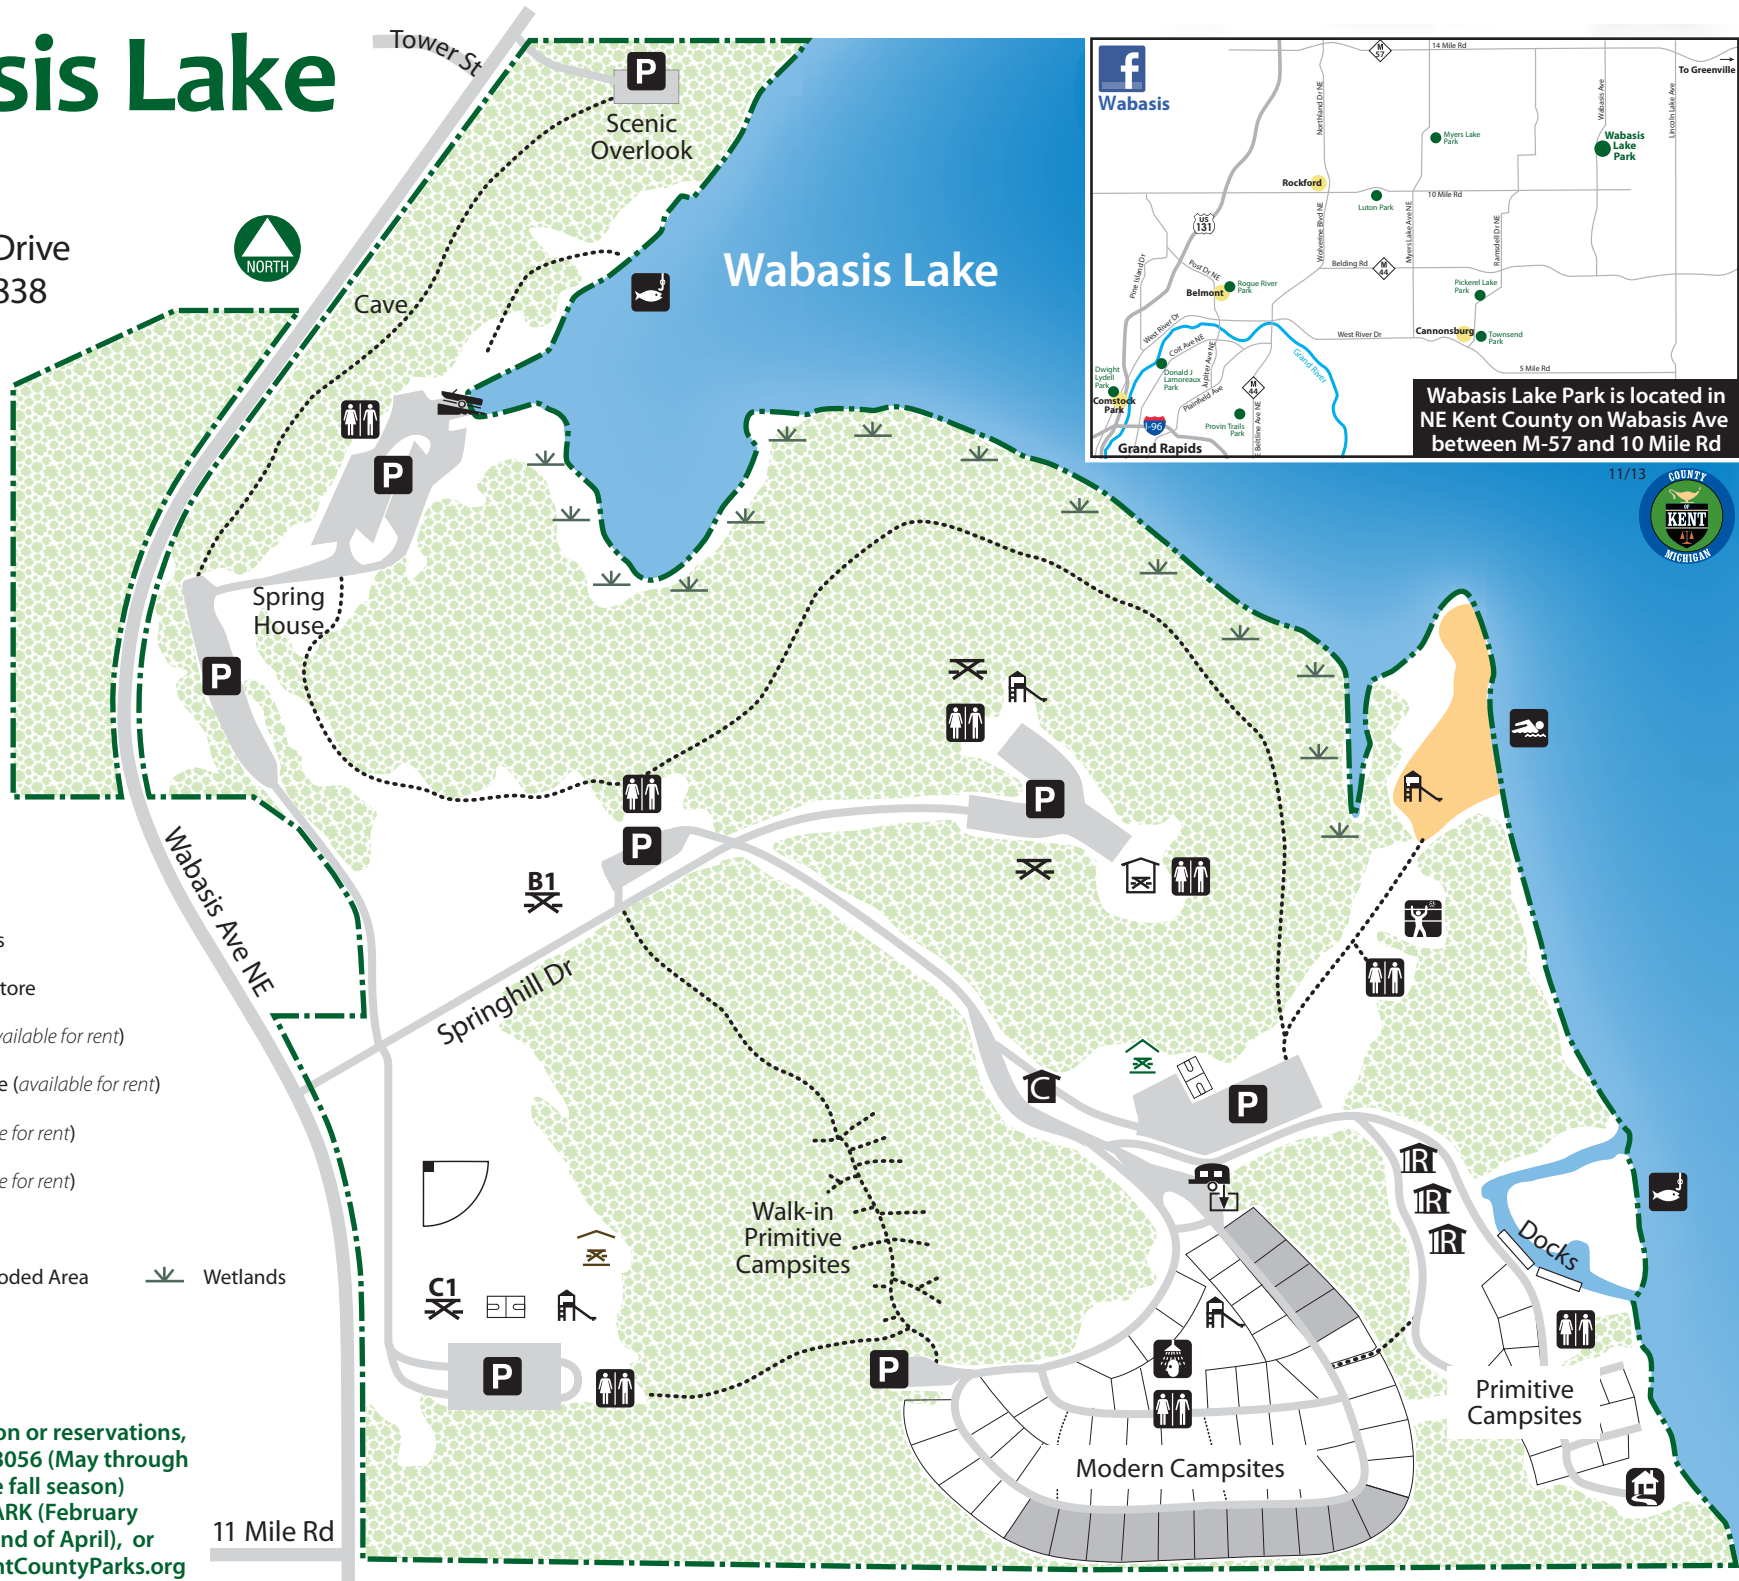

Wabasis Lake Park

11220 Springhill Drive
Greenville MI 48838

MAP KEY

- Parking
- Restrooms
- Swim Area
- Volleyball Court(s)
- Boat Launch
- Fishing Area
- Playground
- Ball Diamond
- Basketball Court
- Rental Cabin
- Rental Cottage
- Campground Showers
- Campground Office/Store
- Picnic Area (B1 & C1 available for rent)
- Enclosed Shelterhouse (available for rent)
- Open Shelter (available for rent)
- Open Shelter (available for rent)
- Trails and Pathways
- Beach
- Wooded Area
- Wetlands

11/13

For information or reservations, call 616-691-8056 (May through the end of the fall season) or 616-632-PARK (February through the end of April), or visit www.KentCountyParks.org