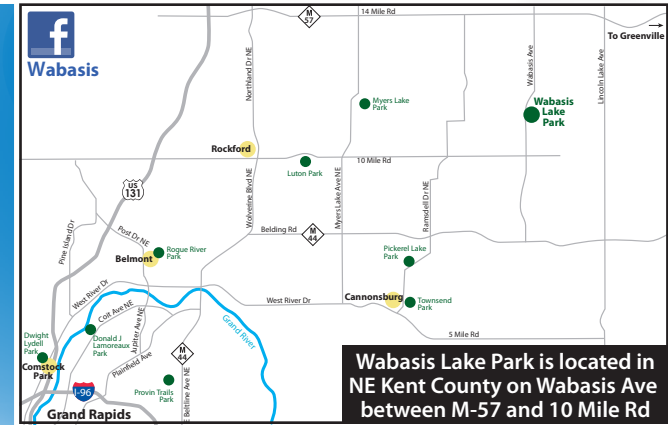

Wabasis Lake Park

11220 Springhill Drive
Greenville MI 48838

MAP KEY

- Parking
- Restrooms
- Swim Area
- Volleyball Court(s)
- Boat Launch
- Fishing Area
- Playground
- Ball Diamond
- Basketball Court
- Rental Cabin
- Rental Cottage
- Campground Showers
- Campground Office/Store
- Picnic Area (B1 & C1 available for rent)
- Enclosed Shelterhouse (available for rent)
- Open Shelter (available for rent)
- Open Shelter (available for rent)
- Trails and Pathways
- Beach
- Wooded Area
- Wetlands